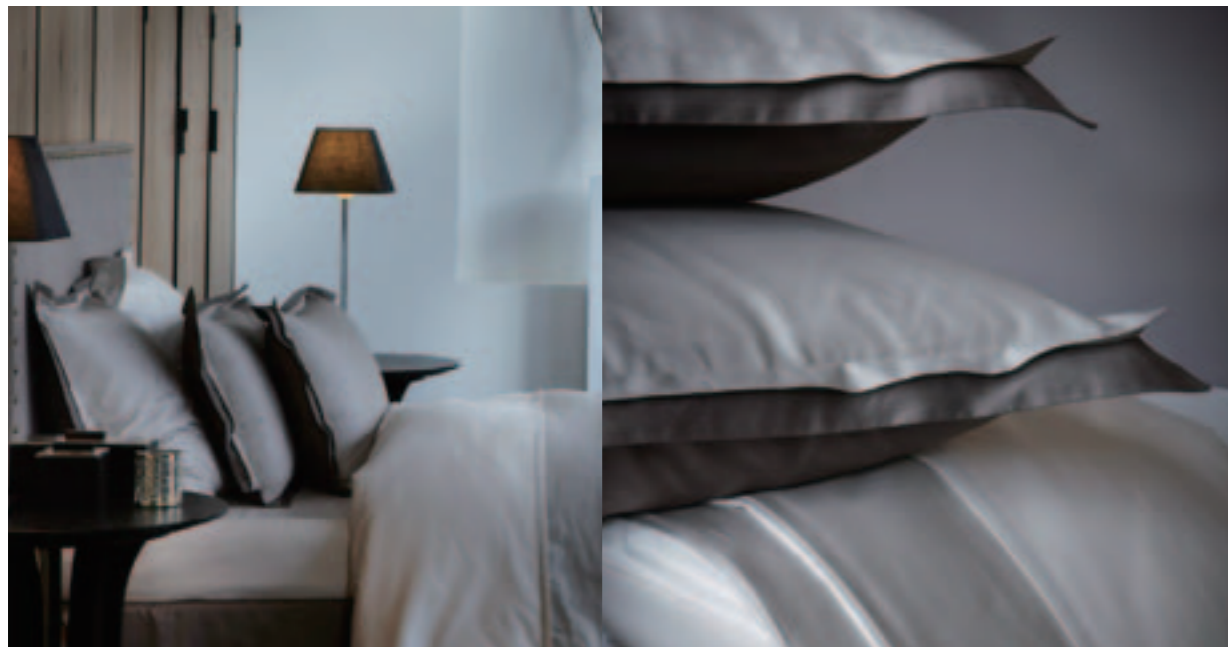

Gabriel 取寄せ

Two tone with double flange.

Pillowcase		Duvetcover		Flatsheet					
65x65cm	¥11,000	150x210cm	¥36,000	240x220cm	¥42,000	150x260cm	¥25,000	240x300cm	¥29,000
50x75cm	¥11,000	200x200cm	¥38,000	260x240cm	¥47,000	180x290cm	¥25,000	270x300cm	¥33,000