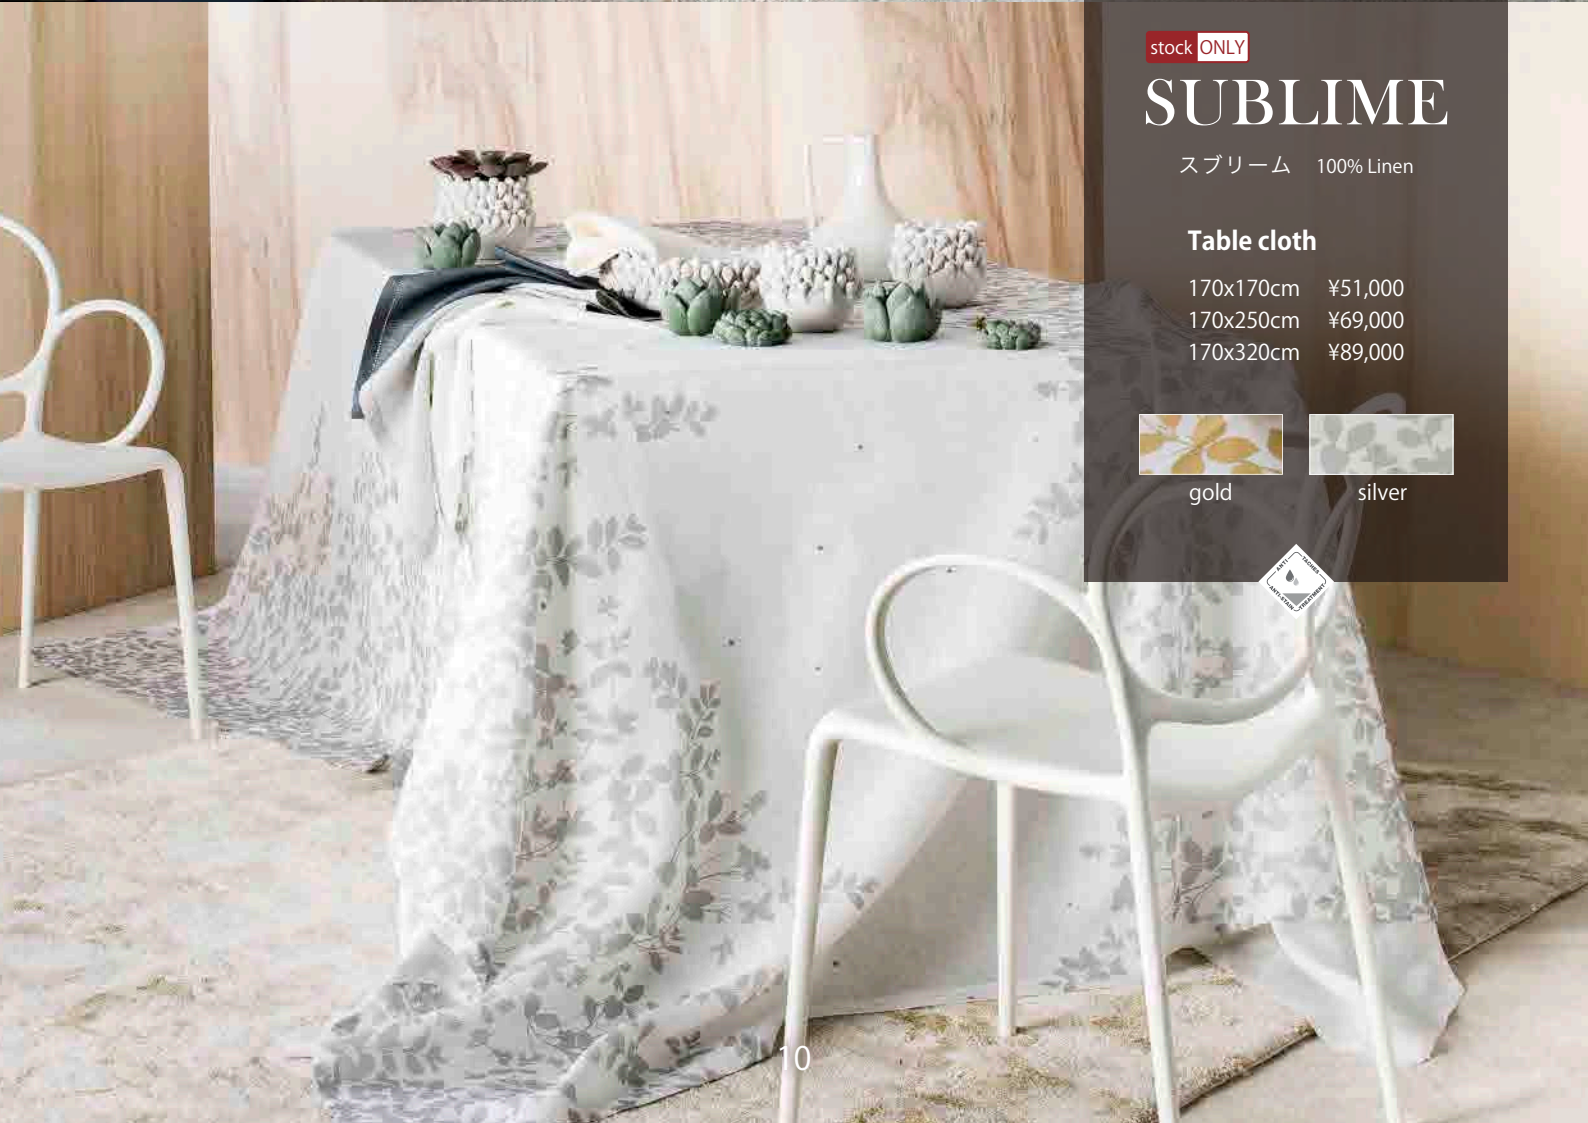

## Table cloth

170x170cm ¥51,000

170x250cm ¥69,000

170x320cm ¥89,000

gold

silver

stock ONLY