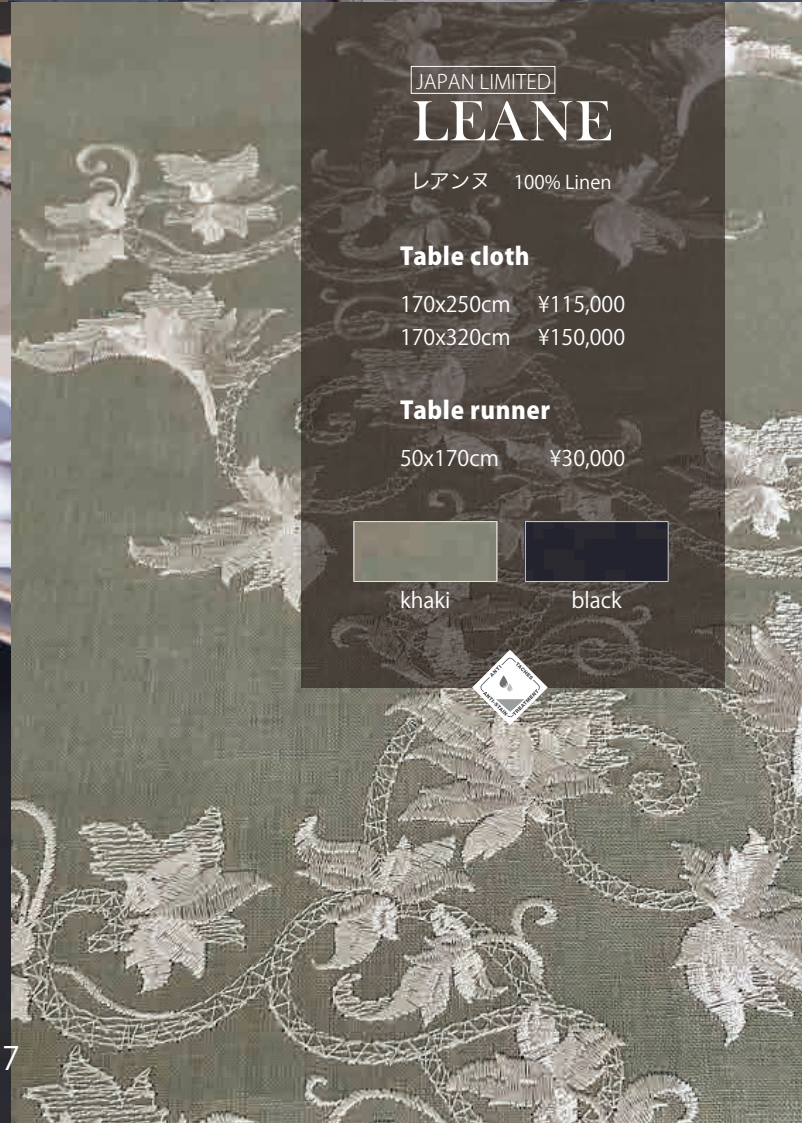

## Table runner

50x170cm ¥30,000

khaki

black