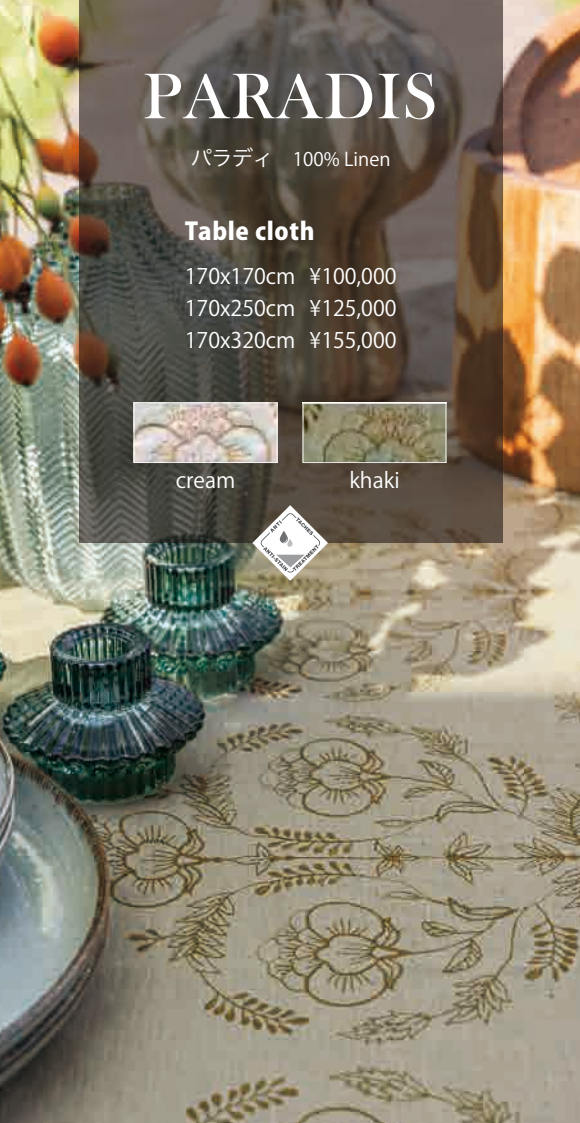

## Table cloth

170x170cm ¥100,000

170x250cm ¥125,000

170x320cm ¥155,000

cream

khaki