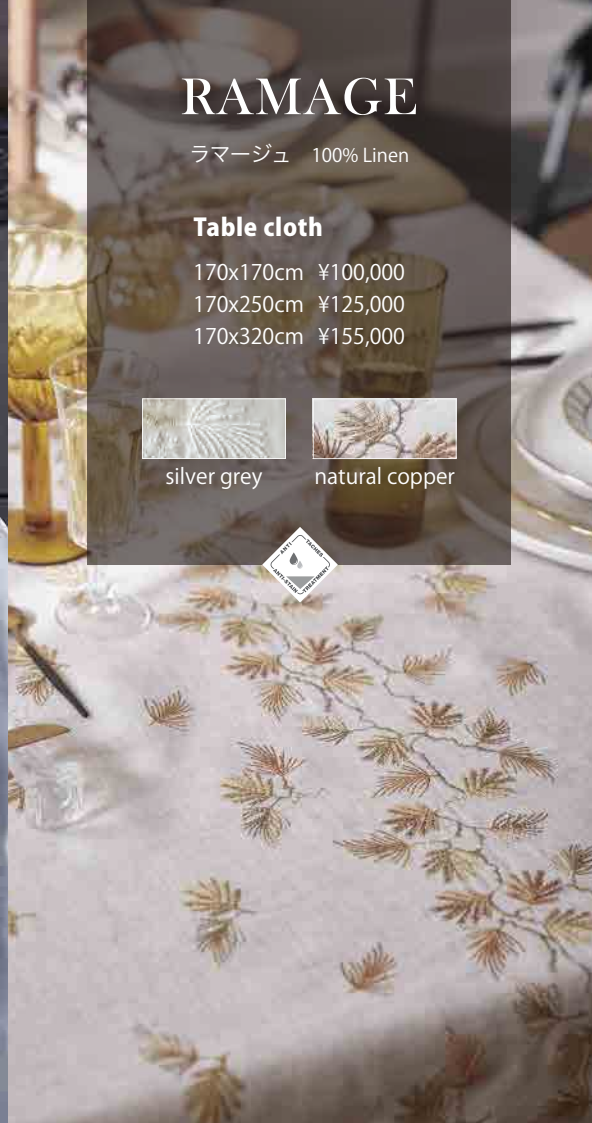

## Table cloth

170x170cm ¥100,000

170x250cm ¥125,000

170x320cm ¥155,000

silver grey

natural copper