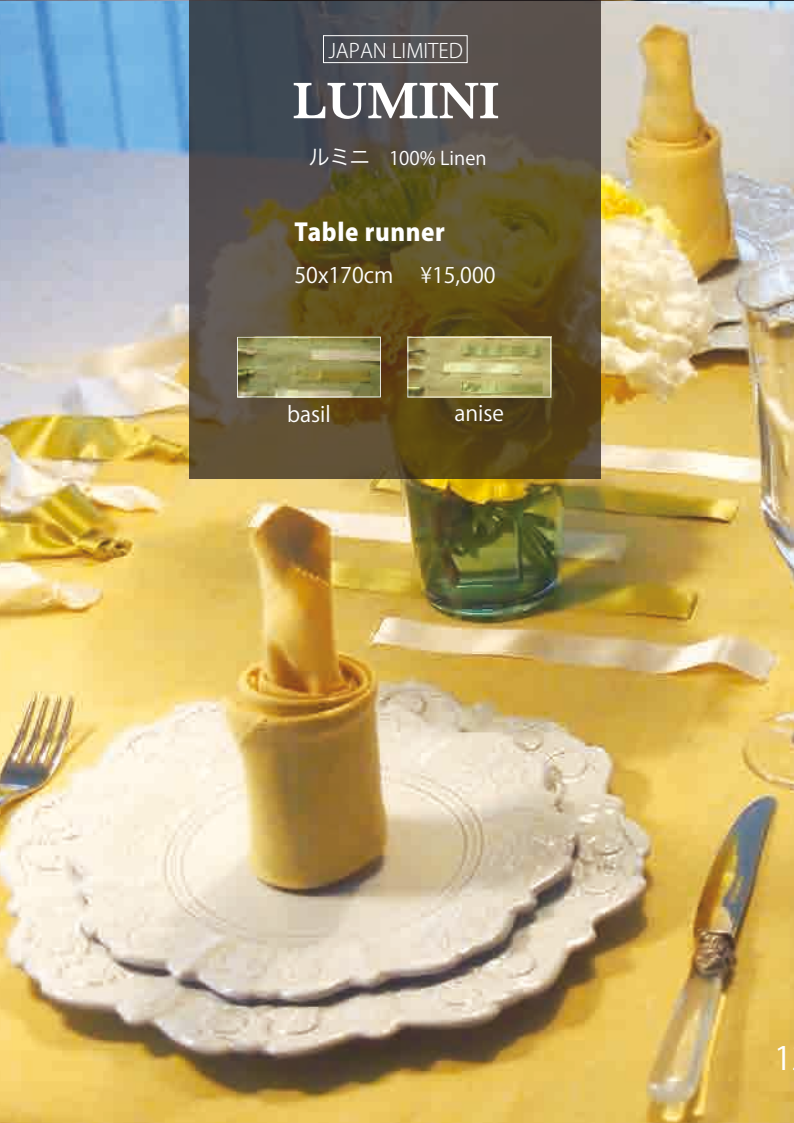

## Table runner

50x170cm ¥15,000

basil

anise

JAPAN LIMITED