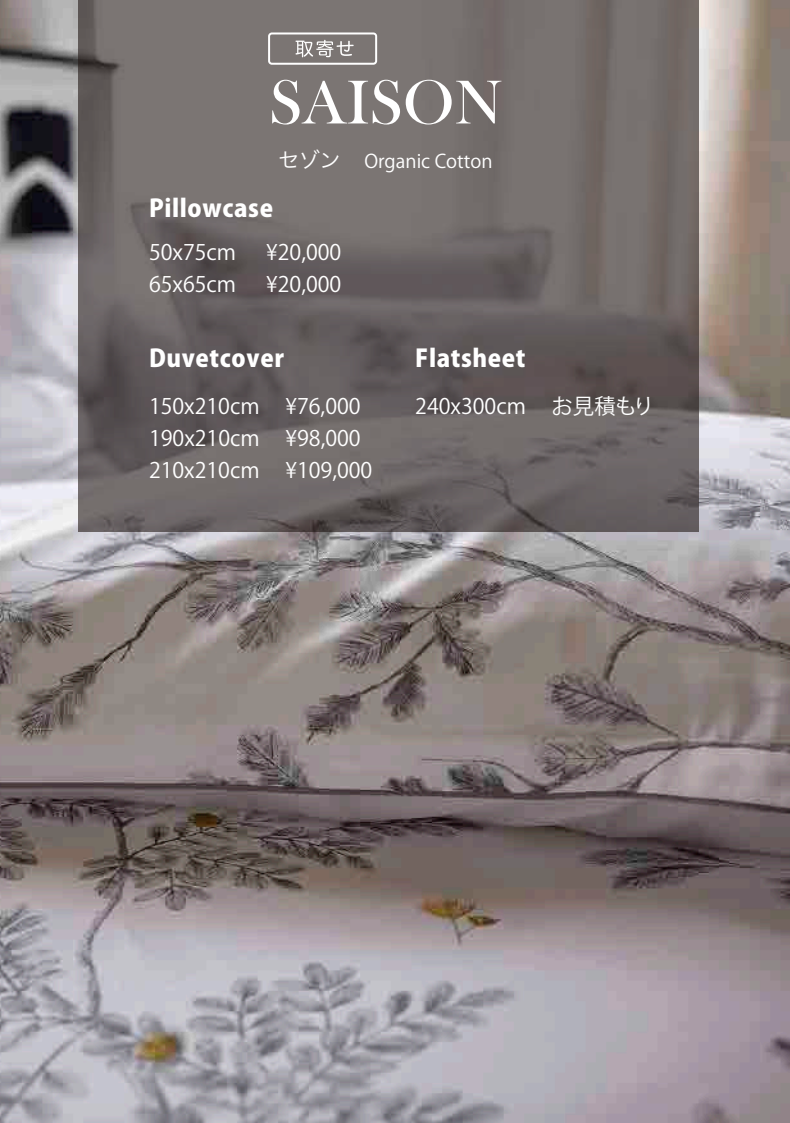

取寄せ

SAISON

セゾン Organic Cotton

Pillowcase

50x75cm ¥20,000

65x65cm ¥20,000

Duvetcover

150x210cm ¥76,000

190x210cm ¥98,000

210x210cm ¥109,000

Flatsheet

240x300cm お見積もり

取寄せ

MEMOIRE

メモワール Organic Cotton

Pillowcase

50x75cm ¥20,000

65x65cm ¥20,000

Duvetcover

150x210cm ¥80,000

190x210cm ¥82,000

210x210cm ¥90,000

Flatsheet

240x300cm お見積もり