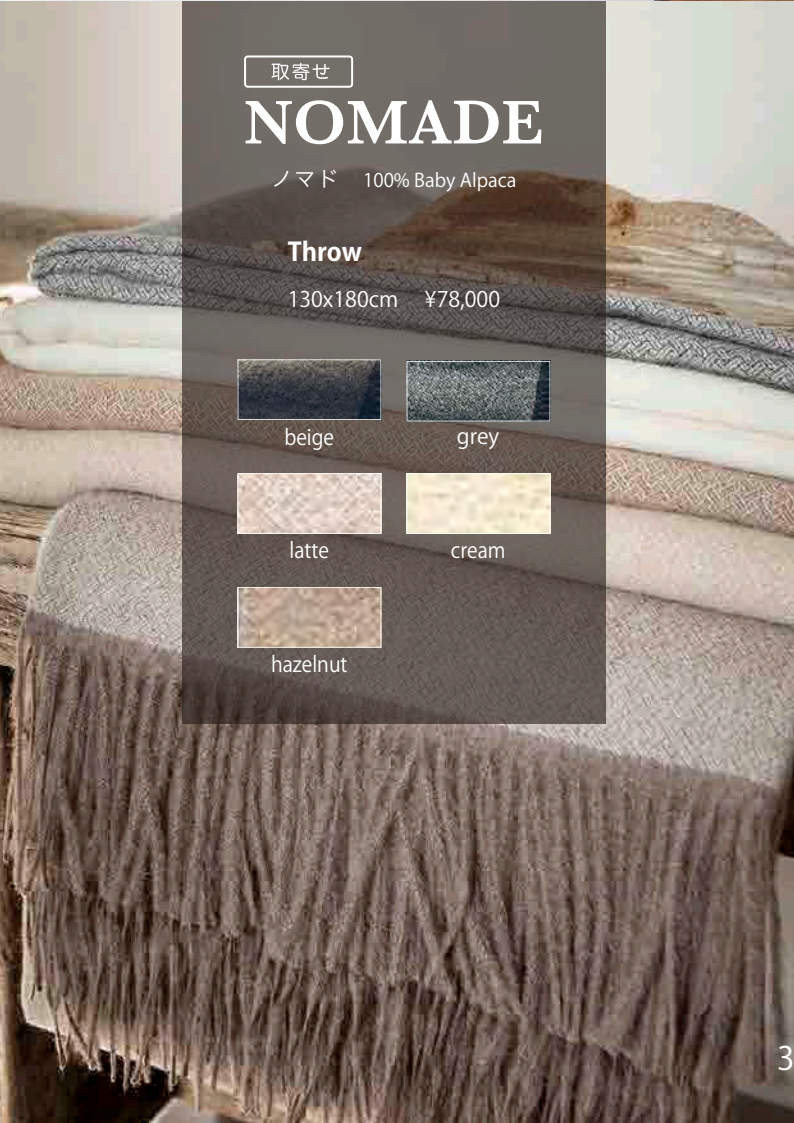

grey

latte

cream

hazelnut

stock ONLY

LOULOU

ルルー Merinos / Silk / Cashmere

Throw