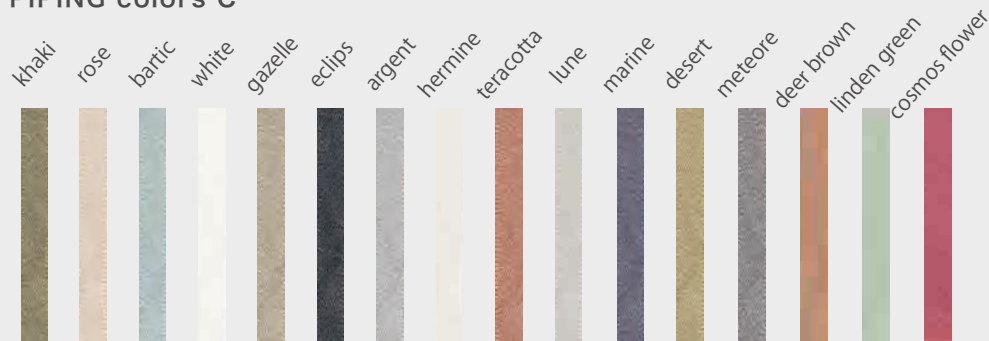

BODY colors A PIPING colors C

BODY colors A

PIPING colors C

NEW

取寄せ

CHARMA

シャルマ Organic Cotton

Pillowcase