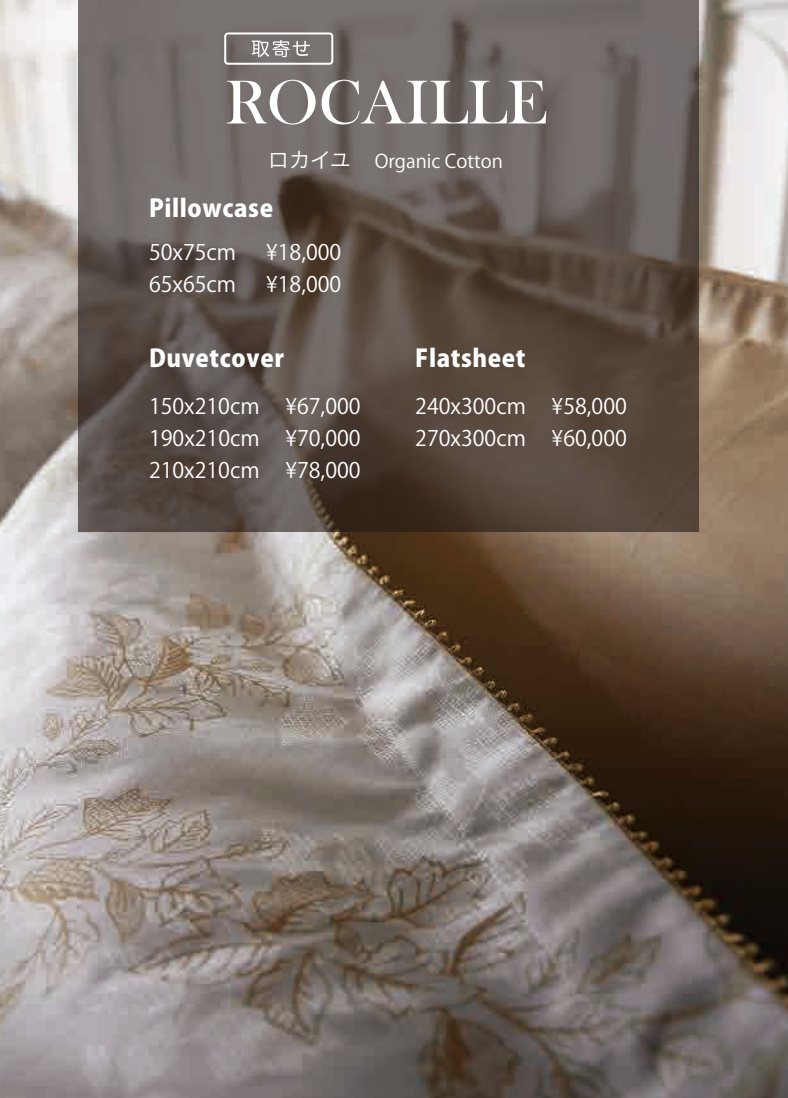

取寄せ

ROCAILLE

ロカイユ Organic Cotton

Pillowcase

50x75cm ¥18,000
65x65cm ¥18,000

Duvetcover

150x210cm ¥67,000
190x210cm ¥70,000
210x210cm ¥78,000

Flatsheet

240x300cm ¥58,000
270x300cm ¥60,000

取寄せ

TOURBILLON

トゥールビヨン Organic Cotton

Pillowcase

50x75cm ¥18,000
65x65cm ¥18,000

Duvetcover

150x210cm ¥67,000
190x210cm ¥70,000
210x210cm ¥78,000

Flatsheet

240x300cm ¥58,000
270x300cm ¥60,000