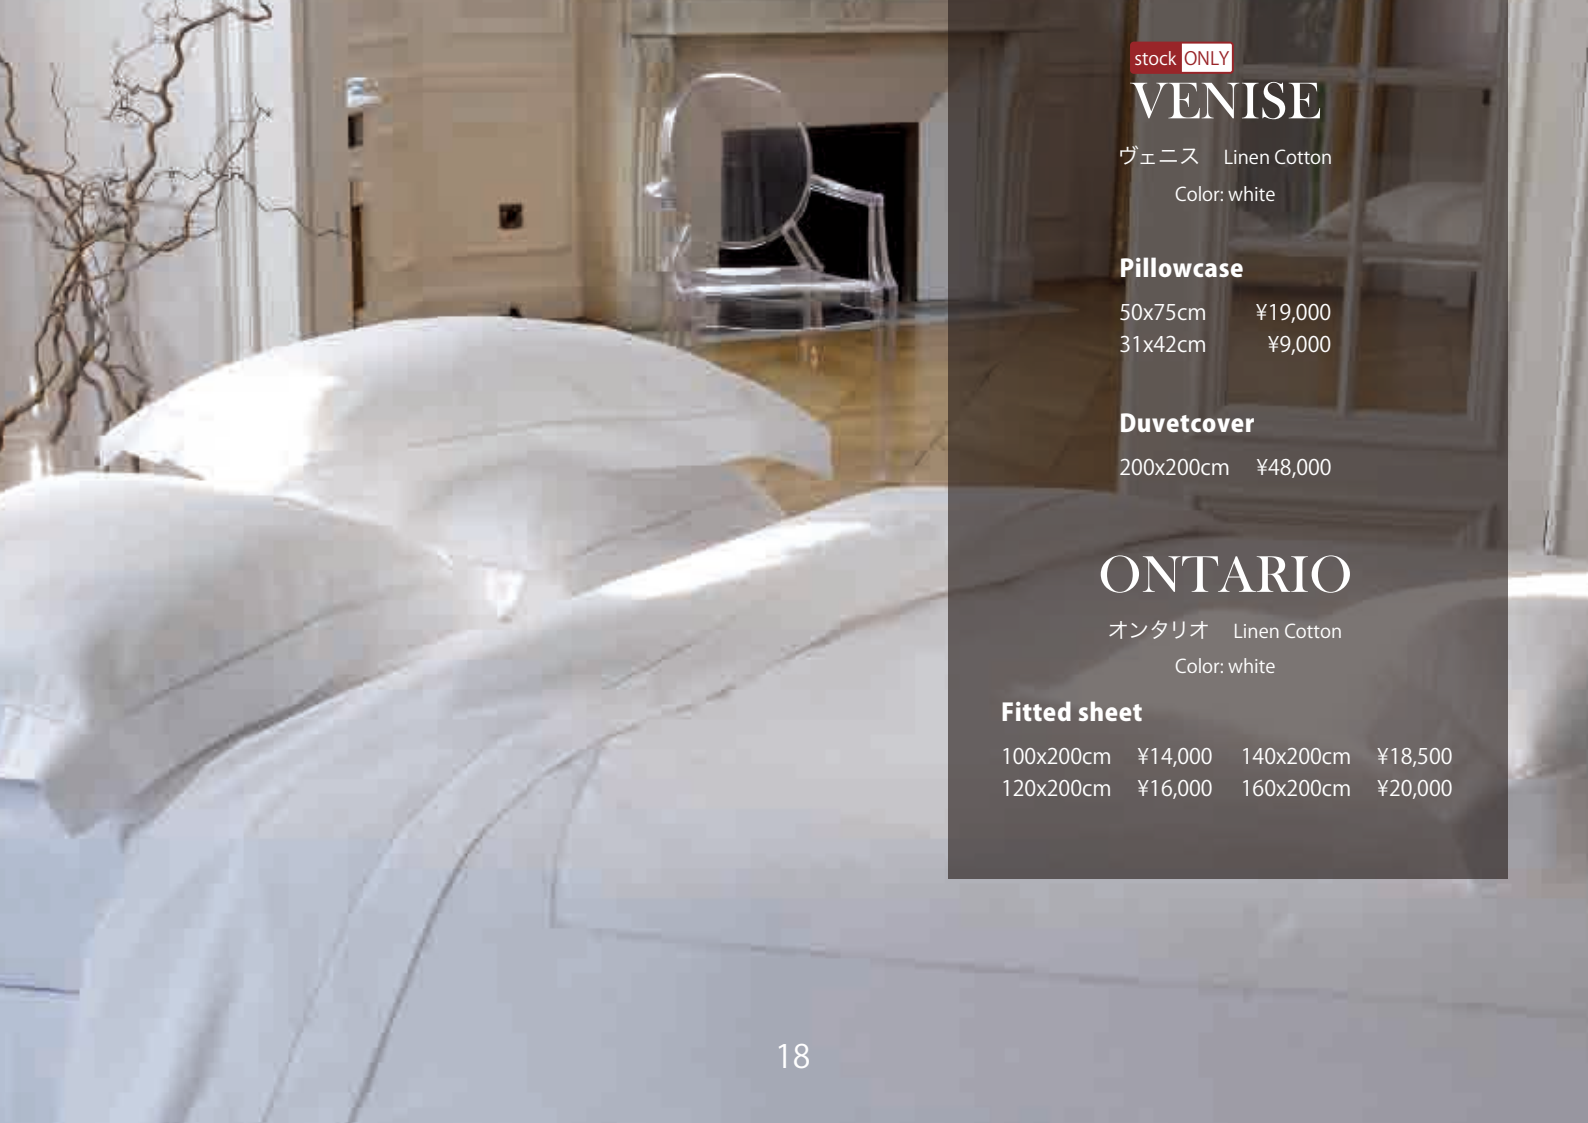

Duvetcover

200x200cm ¥48,000

ONTARIO

オンタリオ Linen Cotton

Color: white

Fitted sheet

100x200cm ¥14,000 140x200cm ¥18,500

120x200cm ¥16,000 160x200cm ¥20,000