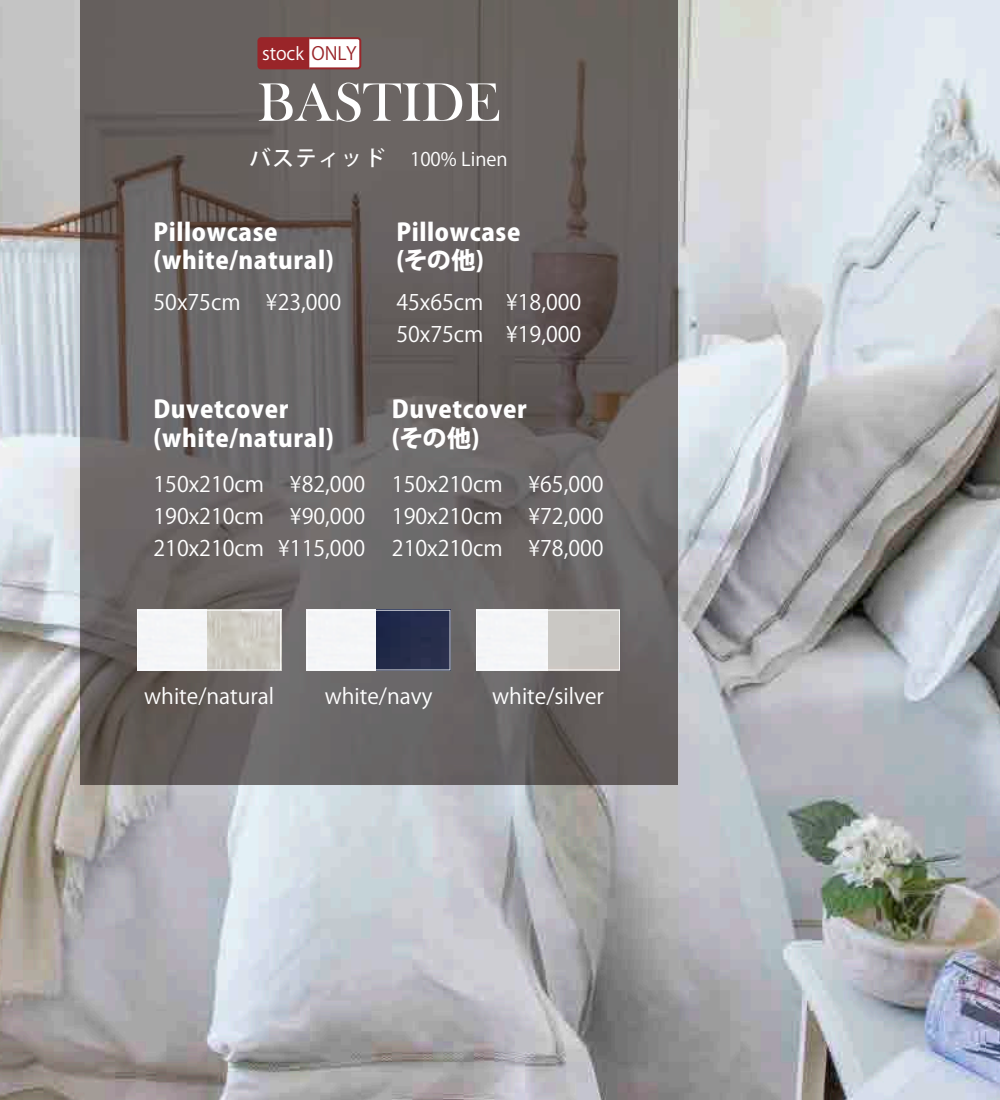

Flat sheet (white)

240x300cm	¥80,000
270x300cm	¥83,000

Duvetcover (white)

150x210cm	¥76,000
190x210cm	¥90,000
210x210cm	¥115,000

Duvetcover (natural)

150x210cm	¥77,000
190x210cm	¥91,000
210x210cm	¥115,000

Duvetcover (silver, navy, dawn pink, eucalyptus, waterfall blue)

150x210cm ¥82,000
190x210cm ¥90,000
210x210cm ¥115,000

Duvetcover (その他)

150x210cm ¥65,000
190x210cm ¥72,000
210x210cm ¥78,000

white/natural

white/navy

white/silver

stock ONLY

RIVE DROITE RIVE GAUCHE